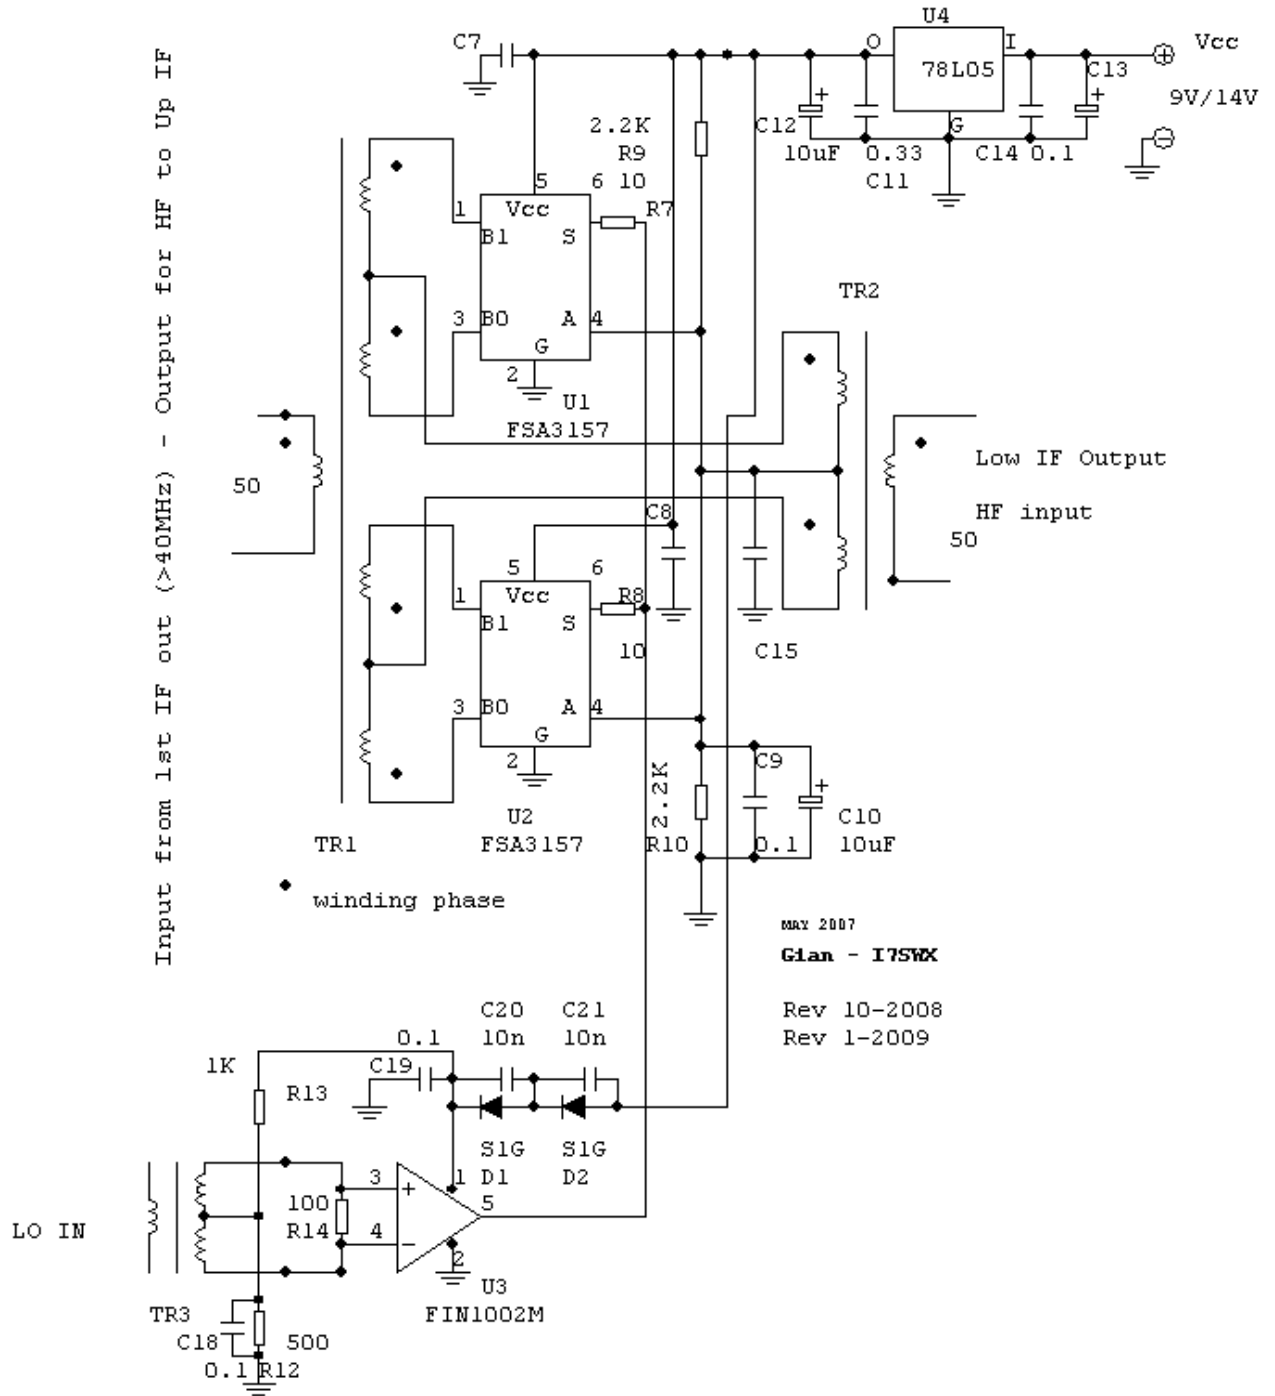

I7SWX - FSA3157 LVDS H-MODE MIXER

All unmarked capacitors 0.1uF

I7SWX 2T FSA3157 H-MODE MIXER LVDS SQUARER

TR1 balun core #43-2402 or #61-2402 - 5 windings of 4 turns as defined
 TR2 balun core #43-2402 or #61-2402 - 3 windings of 4 turns as defined
 TR3 balun core #43-2402 or #61-2402 - Prim 4T winding Sec 3+3 Turns